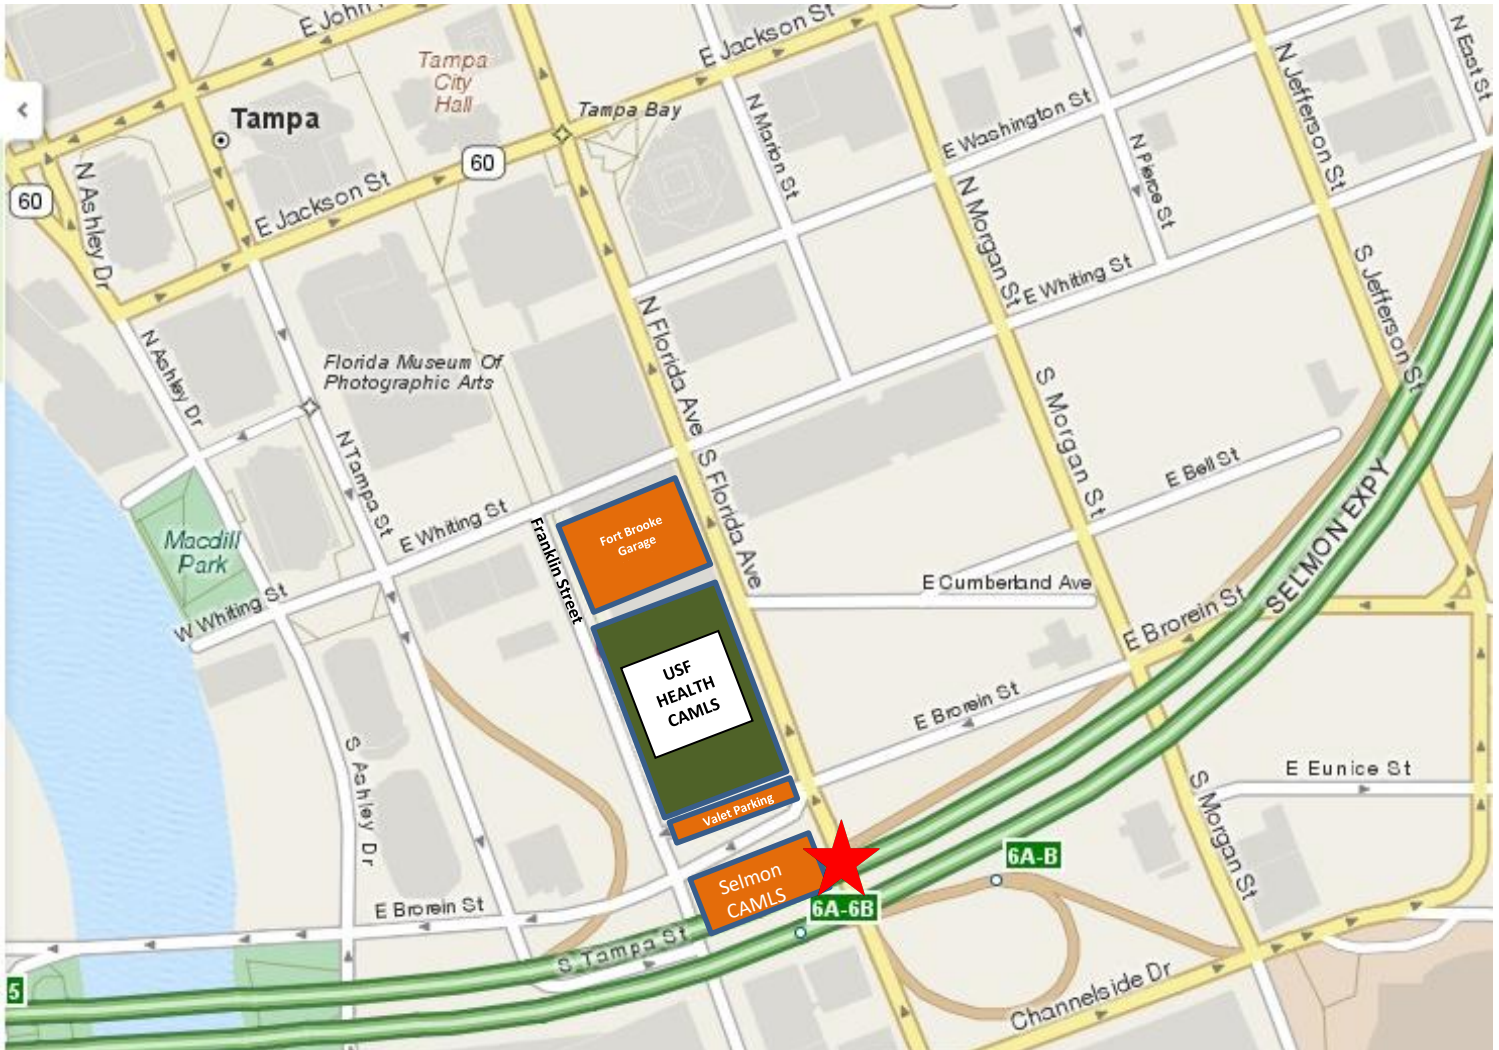

### Directions to Selmon Expressway CAMLS Parking Lot:

**FROM TAMPA GENERAL HOSPITAL/SOUTH TAMPA:** Take Bayshore Blvd toward Downtown Tampa. Cross the Platt Street Bridge and continue on Channelside Drive. Turn Left onto Florida Ave. Entrance to Lot will be on your left, before you reach the next traffic light.

**FROM 275 NORTH OR SOUTH:** Take I-275 South, Take Exit 44 toward Downtown-West, Merge onto N. Ashley Dr., Turn Left onto E. Whiting St., Turn Right onto Franklin Street, Turn Left onto Channelside Drive, Turn Left onto Florida Ave. Entrance to Lot will be on your left, before you reach the next traffic light.

**FROM I-75 AND CROSSTOWN:** Take exit #7 Downtown West. Get immediately in the left lane. Turn Left onto Franklin Street, turn Left onto Channelside Drive, Turn Left onto Florida Ave. Entrance to Lot will be on your left, before you reach the next traffic light

**FROM East (Orlando):** Take I-4 West toward Tampa. Take Exit 45A on the left toward Downtown W. Follow signs for Tampa Street and merge onto N. Tampa Street. Turn left on Whiting. Turn Right onto Franklin Street, Turn Left onto Channelside Drive, Turn Left onto Florida Ave. Entrance to Lot will be on your left, before you reach the next traffic light.